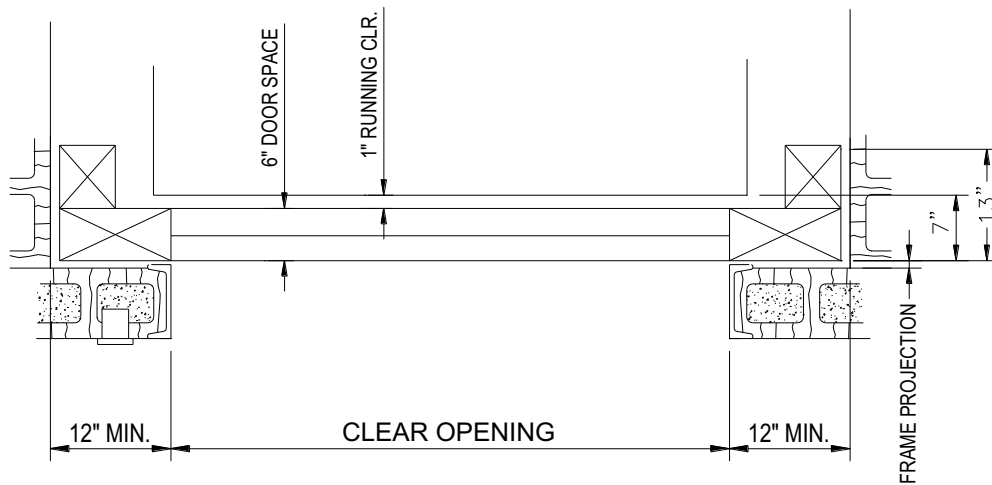

TELESCOPING UPPER BI-PARTING DOOR

Model: DP-TU

- REQUIRED WHEN OVERHEAD DOES NOT ALLOW STANDARD BI-PARTING DOOR
- OVERHEAD = 1-1/4 TIMES OPENING HEIGHT + 10" **
- PIT DEPTH = 1/2 TIMES OPENING HEIGHT + 6"

** Wide openings and/or heavy capacities may increase dimensions shown. Contact EMS with other applications.

Opening Height	7'	8'	9'	10'	11'	12'	13'	14'	15'
Min. Overhead Required **	9'-7"	10'-10"	12'-3"	13'-4"	14'-7"	15'-10"	17'-1"	18'-4"	19'-7"