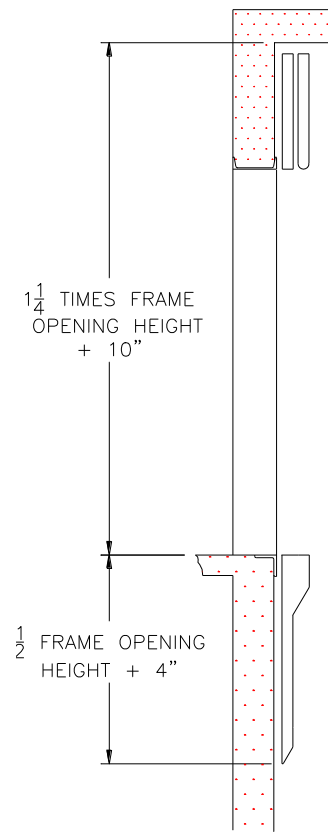

ELEVATION

5410 N. Euclid
St. Louis, MO 63115

800-489-4889
info@emsdoors.com

FORM # ED8509