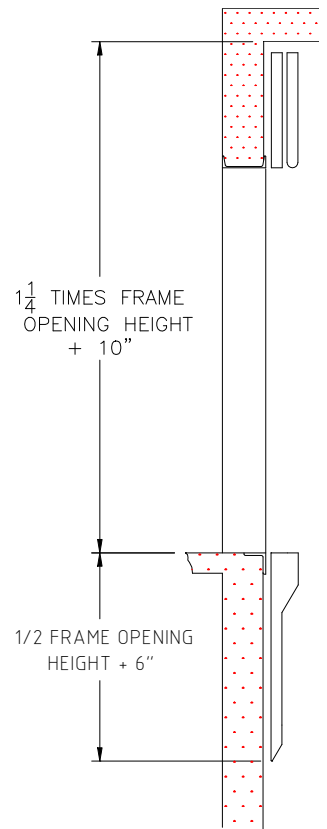

ELEVATION

5410 N. Euclid
St. Louis, MO 63115

800-489-4889
info@emsdoors.com

FORM # ED8509