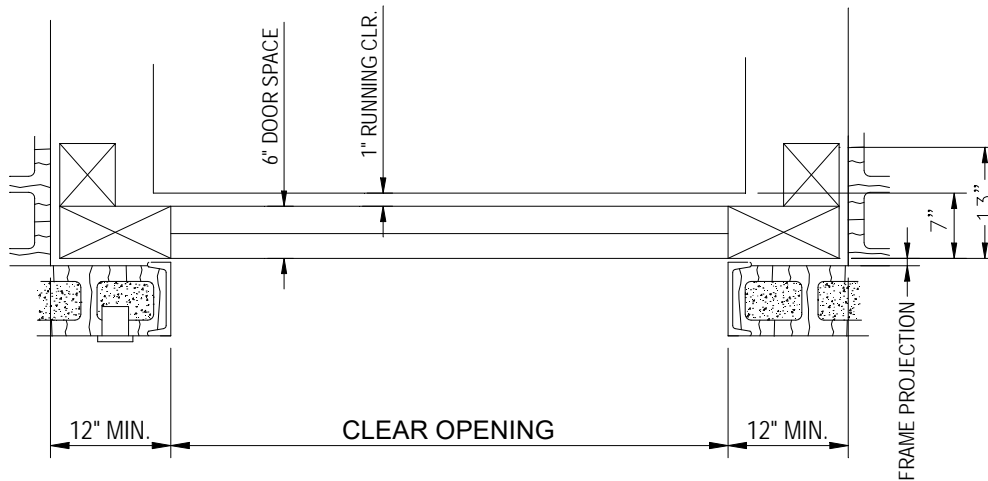

TELESCOPING UPPER BI-PARTING DOOR

Model: DP-TU

- REQUIRED WHEN OVERHEAD DOES NOT ALLOW STANDARD BI-PARTING DOOR
- OVERHEAD = 1-1/4 TIMES OPENING HEIGHT + 10" **
- PIT DEPTH = 1/2 TIMES OPENING HEIGHT + 6"

** Wide openings and/or heavy capacities may increase dimensions shown. Contact EMS with other applications.

Opening Height	7'	8'	9'	10'	11'	12'	13'	14'	15'
Min. Overhead Required **	9'-7"	10'-10"	12'-1"	13'-4"	14'-7"	15'-10"	17'-1"	18'-4"	19'-7"